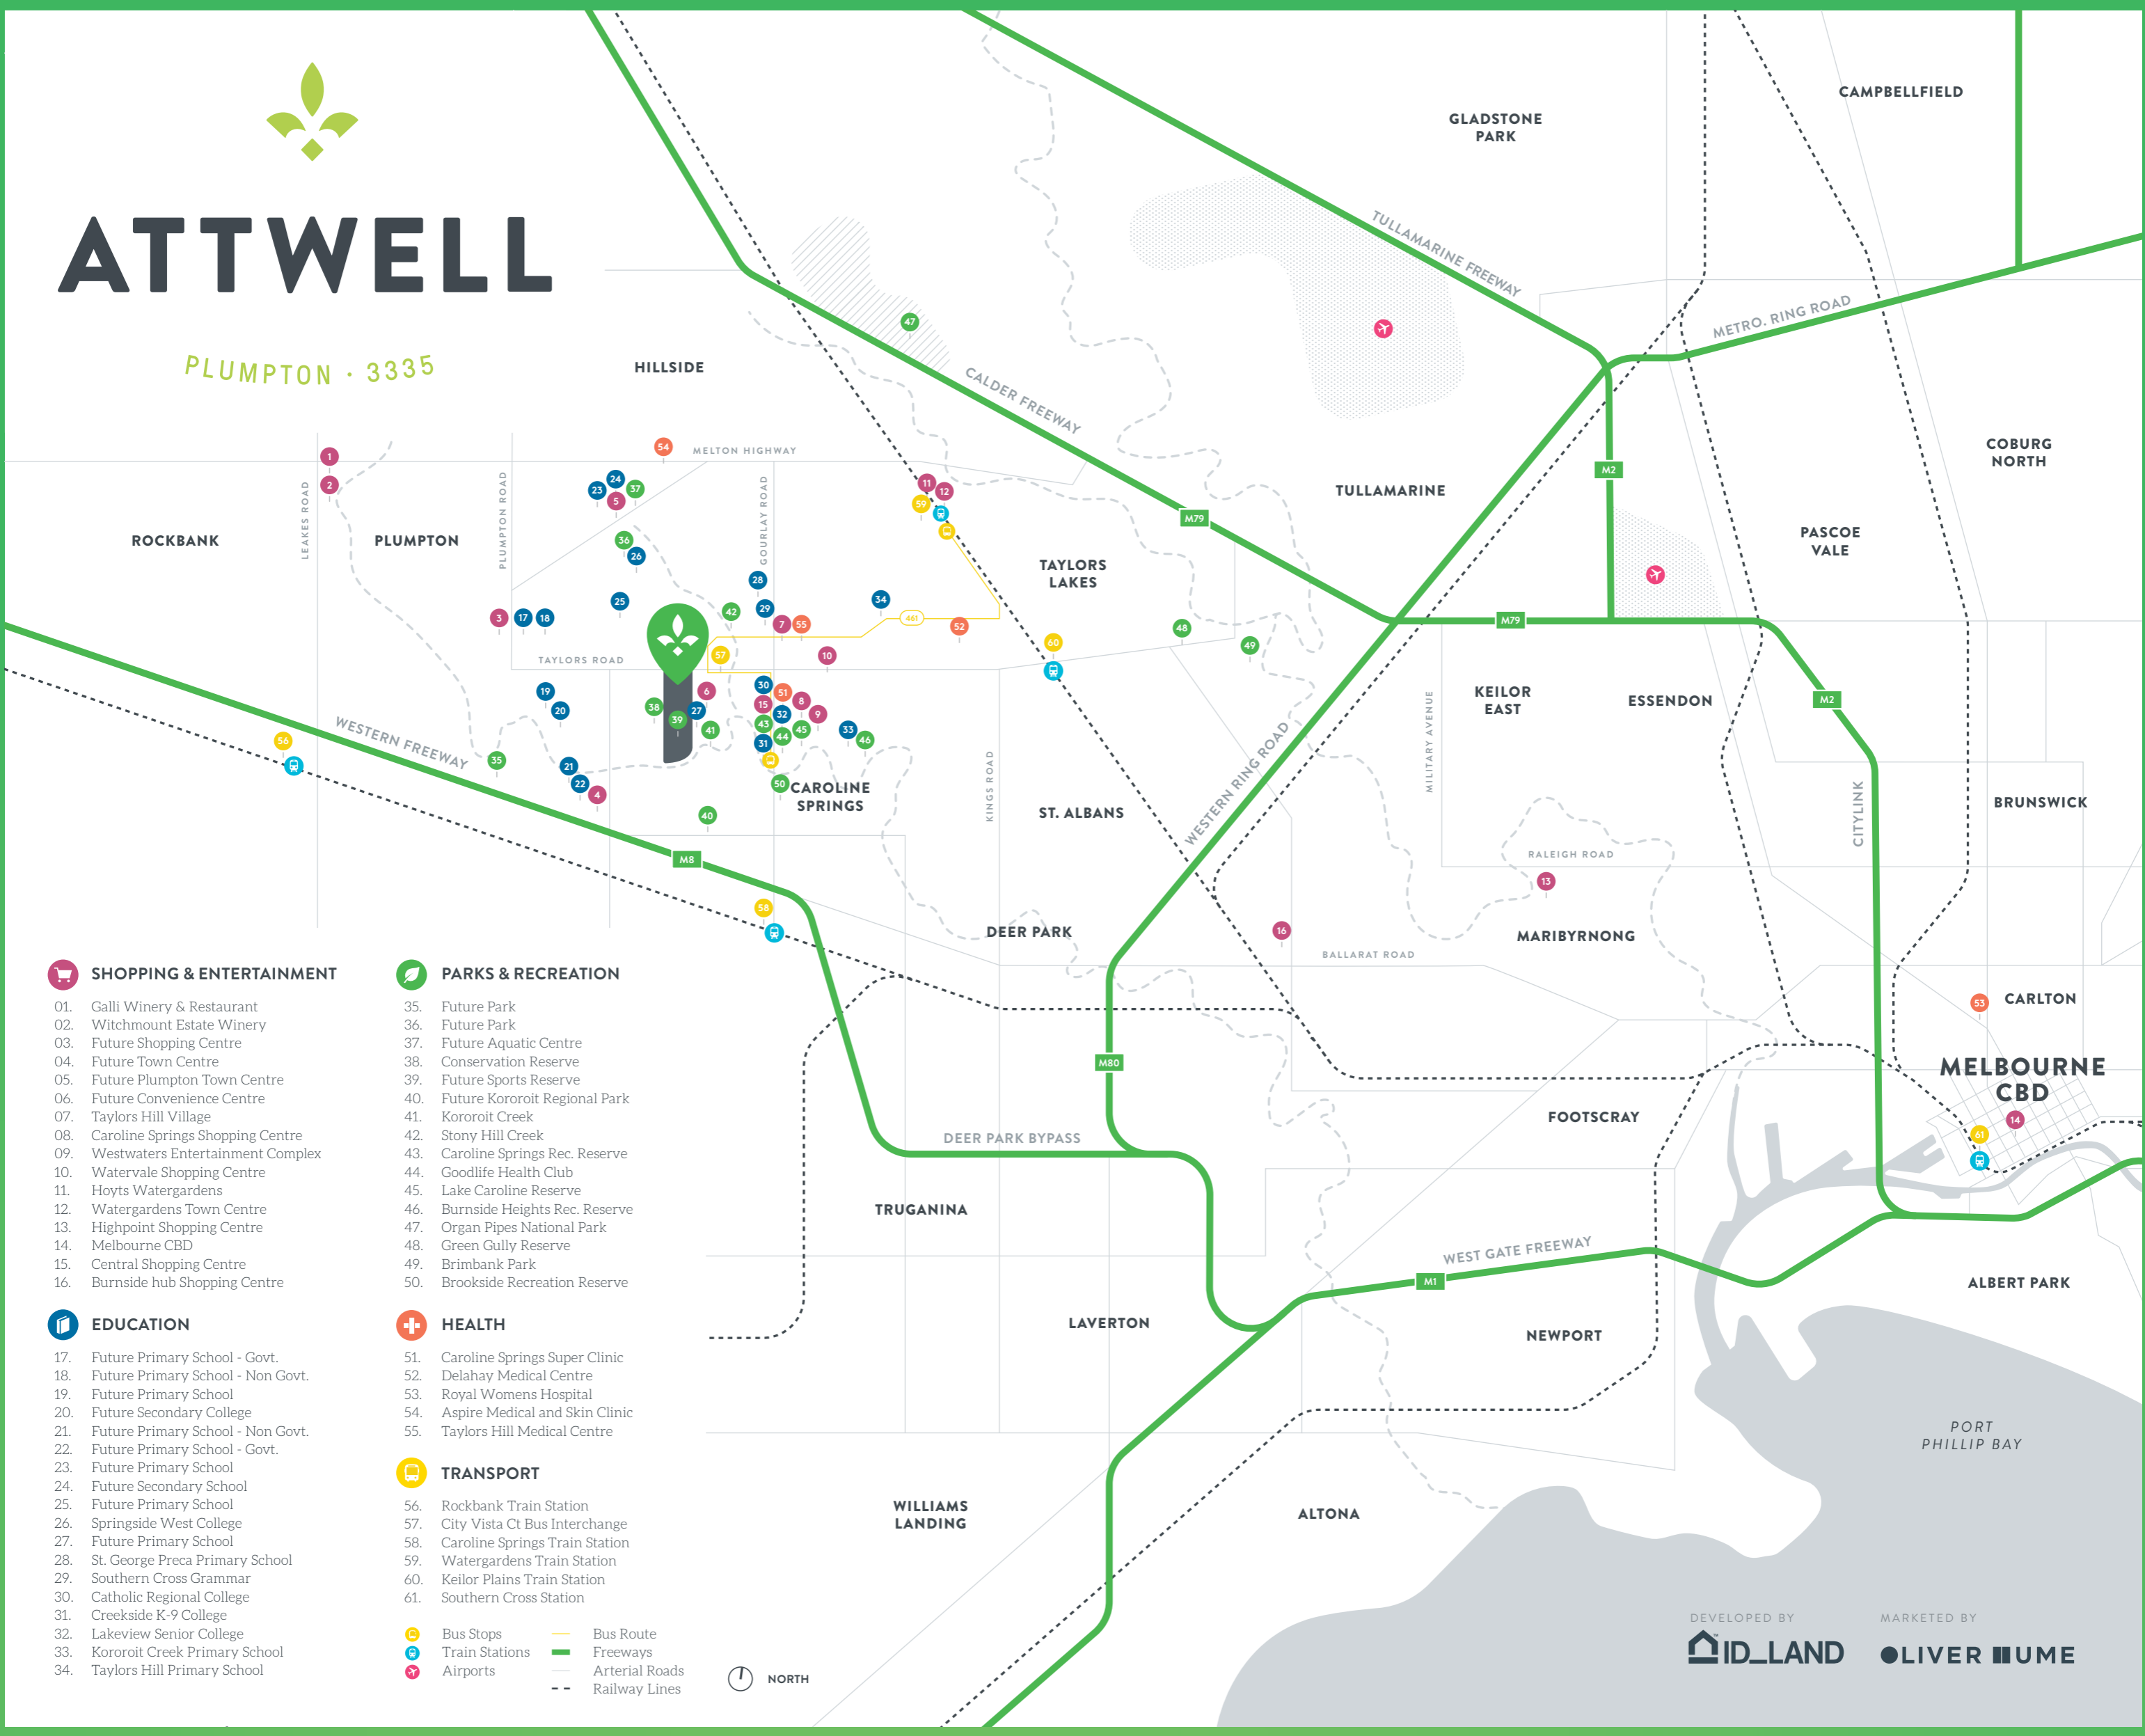

## SHOPPING & ENTERTAINMENT

- 01. Galli Winery & Restaurant
- 02. Witchmount Estate Winery
- 03. Future Shopping Centre
- 04. Future Town Centre
- 05. Future Plumpton Town Centre
- 06. Future Convenience Centre
- 07. Taylors Hill Village
- 08. Caroline Springs Shopping Centre
- 09. Westwaters Entertainment Complex
- 10. Watervale Shopping Centre
- 11. Hoyts Watergardens
- 12. Watergardens Town Centre
- 13. Highpoint Shopping Centre
- 14. Melbourne CBD
- 15. Central Shopping Centre
- 16. Burnside hub Shopping Centre

## HEALTH

- 51. Caroline Springs Super Clinic
- 52. Delahay Medical Centre
- 53. Royal Womens Hospital
- 54. Aspire Medical and Skin Clinic
- 55. Taylors Hill Medical Centre

## TRANSPORT

- 56. Rockbank Train Station
- 57. City Vista Ct Bus Interchange
- 58. Caroline Springs Train Station
- 59. Watergardens Train Station
- 60. Keilor Plains Train Station
- 61. Southern Cross Station

- Bus Stops
- Train Stations
- Airports
- Bus Route
- Freeways
- Arterial Roads
- Railway Lines